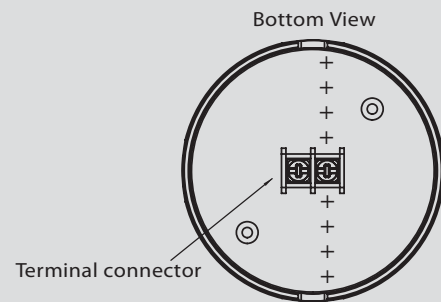

HUB4 is a Sundaia plug & play interconnection box with additional expansion terminal that compatible with Sundaia Bayonet plug.

Electrical details

Rated Voltage	30 V
Rated Current	0,5 A
Withstand Voltage	AC 500 V (50 Hz) at 1 minute
Insulation Resistance	≥ 500 M Ohm
Contact Resistance	$\leq 0,03$ Ohm
Actuating Force	3 to 20 N

Mechanical details

Operating Temperature Range	-25 C to + 85 C
Enclosure Material	ABS N150UV, V-0
Connector & Terminal Material	Brass strip 0,8 X 4mm, Nickel Plated (low resistance)
Screw Materials	Brass, M3 philips Screw
Maximum Torque Value	8 kg / cm ²
Product Dimensions (Height x Diameter)	40 x 90 mm
Nett Product Weight	300 gr