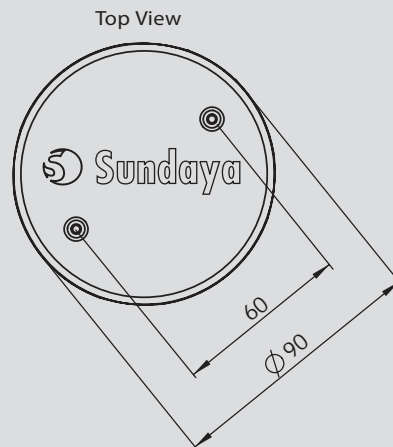

HUB4 is a Sundaia plug & play interconnection box with additional expansion terminal that compatible with Sundaia Bayonet plug.

Electrical details

Rated Voltage	30 V
Rated Current	0,5 A
Withstand Voltage	AC 500 V (50 Hz) at 1 minute
Insulation Resistance	≥ 500 M Ohm
Contact Resistance	$\leq 0,03$ Ohm
Actuating Force	3 to 20 N

Mechanical details

Operating Temperature Range	-25 C to + 85 C
Enclosure Material	ABS N150UV, V-0
Connector & Terminal Material	Brass strip 0,8 X 4mm, Nickel Plated (low resistance)
Screw Materials	Brass, M3 philips Screw
Maximum Torque Value	8 kg / cm ²
Product Dimensions (Height x Diameter)	40 x 90 mm
Nett Product Weight	300 gr