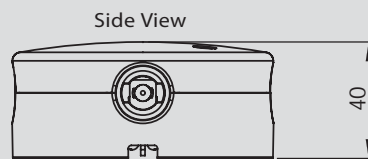

HUB4 is a Sundaia plug & play interconnection box with additional expansion terminal that compatible with Sundaia Bayonet plug.

Electrical details

Rated Voltage	30 V
Rated Current	0,5 A
Withstand Voltage	AC 500 V (50 Hz) at 1 minute
Insulation Resistance	≥ 500 M Ohm
Contact Resistance	$\leq 0,03$ Ohm
Actuating Force	3 to 20 N

Mechanical details

Operating Temperature Range	-25 C to + 85 C
Enclosure Material	ABS N150UV, V-0
Connector & Terminal Material	Brass strip 0,8 X 4mm, Nickel Plated (low resistance)
Screw Materials	Brass, M3 philips Screw
Maximum Torque Value	8 kg / cm ²
Product Dimensions (Height x Diameter)	40 x 90 mm
Nett Product Weight	300 gr