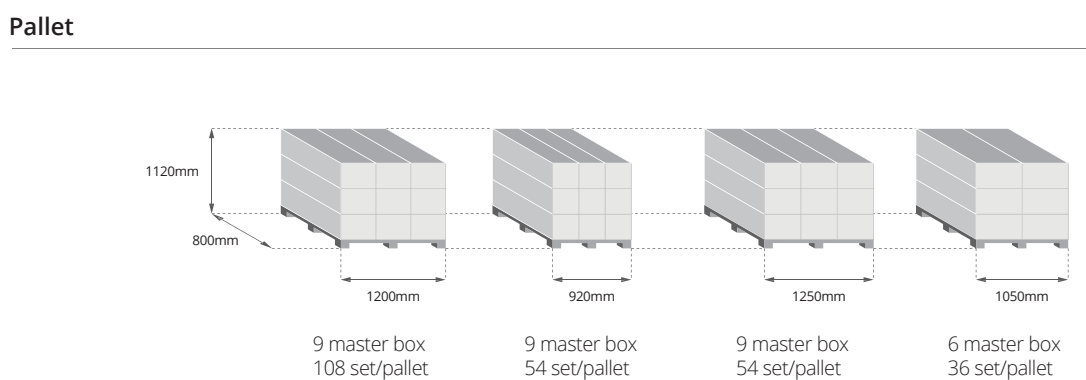

Master Box Quantity per Pallet	9
Lightkit Quantity per Pallet	54
Length	82.0 cm
Width	125.0 cm
Height	112.0 cm
Volume	1.15 m ³
Mass	200 kg

Item Quantities in each kit

Ulitium200	4
LEC200 200 kJ/d solar panel	1
Bayonet Plug DC Cable 480cm	5
HUB4 Junction Box	2
Installation material set LK4	1

Master Box Dimensions

Quantity per Master Box	6
Length	79.5 cm
Width	53.0 cm
Height	32.0 cm
Volume	134.8 L
Mass	28.7 kg

Retail Box Dimensions

Length	51.0 cm
Width	13.0 cm
Height	29.0 cm
Volume	19.2 L
Mass	4.7 kg

Pallet Dimensions

Master Box Quantity per Pallet	6
Lightkit Quantity per Pallet	32
Length	82.0 cm
Width	105.0 cm
Height	112.0 cm
Volume	0.96 m3
Mass	173 kg

Ulitium LightKit

Container
& Shipping Details
PS-ULK-06/06-100614