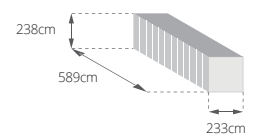

Quantity per Master Box	6
Length	79.5 cm
Width	42.0 cm
Height	32.0 cm
Volume	106.8 L
Mass	22.1 kg

Retail Box Dimensions

Length	40.0 cm
Width	13.0 cm
Height	29.0 cm
Volume	15.1 L
Mass	3.6 kg

Pallet Dimensions

Master Box Dimensions

Quantity per Master Box	6
Length	79.5 cm
Width	53.0 cm
Height	32.0 cm
Volume	134.8 L
Mass	28.7 kg

Retail Box Dimensions

Length	51.0 cm
Width	13.0 cm
Height	29.0 cm
Volume	19.2 L
Mass	4.7 kg

Pallet Dimensions

Master Box Quantity per Pallet	6
Lightkit Quantity per Pallet	32
Length	82.0 cm
Width	105.0 cm
Height	112.0 cm
Volume	0.96 m3
Mass	173 kg

Ulitium LightKit

Container
& Shipping Details
PS-ULK-06/06-100614

Quantities per Container

20 feet

with pallet

Retail Box	1944	1512	1188	1008
Master Box	162	252	198	168
Pallet	18	28	22	28

without pallet

Retail Box	2940	2058	1470	1176
Master Box	245	343	245	196

40 feet

with pallet