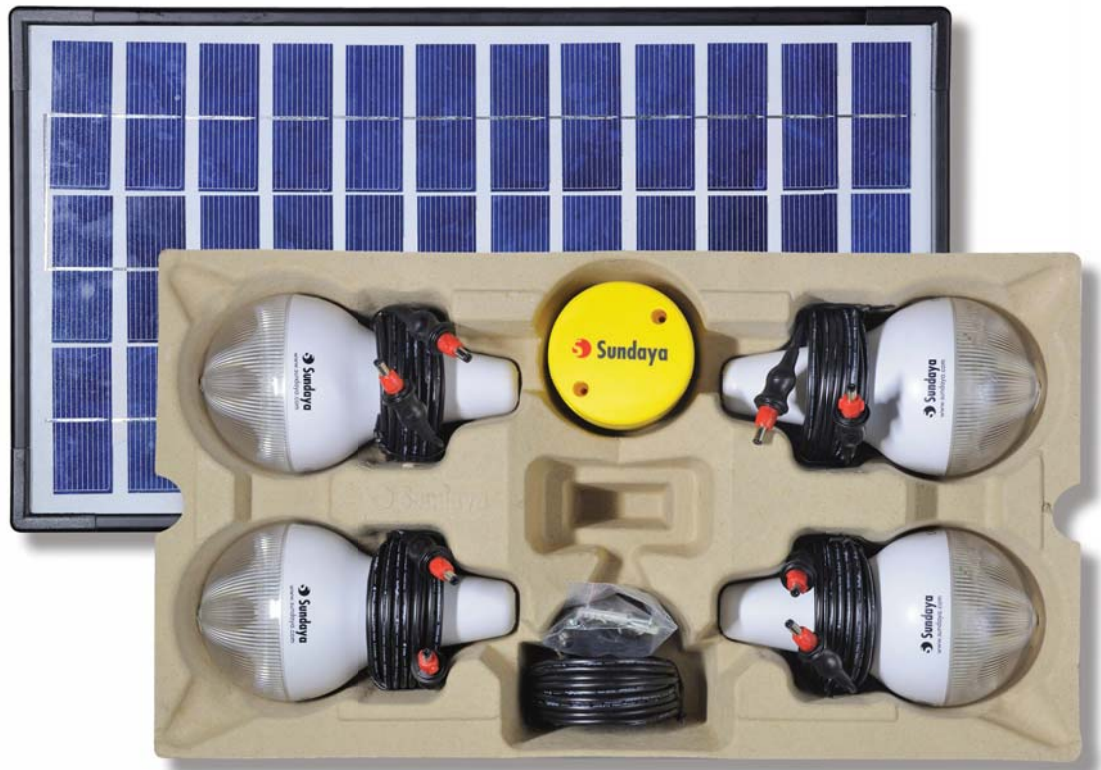

Item Quantities in each kit

Ulitium200	4
LEC200 200 kJ/d solar panel	1
Bayonet Plug DC Cable 480cm	5
HUB4 Junction Box	2
Installation material set LK4	1

Master Box Dimensions

Quantity per Master Box	6
Length	79.5 cm
Width	53.0 cm
Height	32.0 cm
Volume	134.8 L
Mass	28.7 kg

Retail Box Dimensions

Length	51.0 cm
Width	13.0 cm
Height	29.0 cm
Volume	19.2 L
Mass	4.7 kg

Pallet Dimensions

Master Box Quantity per Pallet	6
Lightkit Quantity per Pallet	32
Length	82.0 cm
Width	105.0 cm
Height	112.0 cm
Volume	0.96 m3
Mass	173 kg