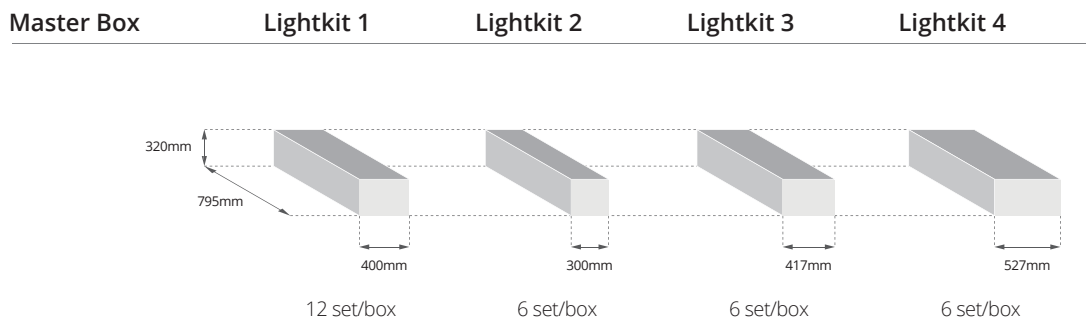

Master Box Quantity per Pallet	9
Lightkit Quantity per Pallet	54
Length	82.0 cm
Width	125.0 cm
Height	112.0 cm
Volume	1.15 m ³
Mass	200 kg

Item Quantities in each kit

Ulitium200	4
LEC200 200 kJ/d solar panel	1
Bayonet Plug DC Cable 480cm	5
HUB4 Junction Box	2
Installation material set LK4	1

Master Box Dimensions

Quantity per Master Box	6
Length	79.5 cm
Width	53.0 cm
Height	32.0 cm
Volume	134.8 L
Mass	28.7 kg

Retail Box Dimensions

Length	51.0 cm
Width	13.0 cm
Height	29.0 cm
Volume	19.2 L
Mass	4.7 kg

Pallet Dimensions

Master Box Quantity per Pallet	6
Lightkit Quantity per Pallet	32
Length	82.0 cm
Width	105.0 cm
Height	112.0 cm
Volume	0.96 m3
Mass	173 kg

Ulitium LightKit

Container
& Shipping Details
PS-ULK-06/06-100614