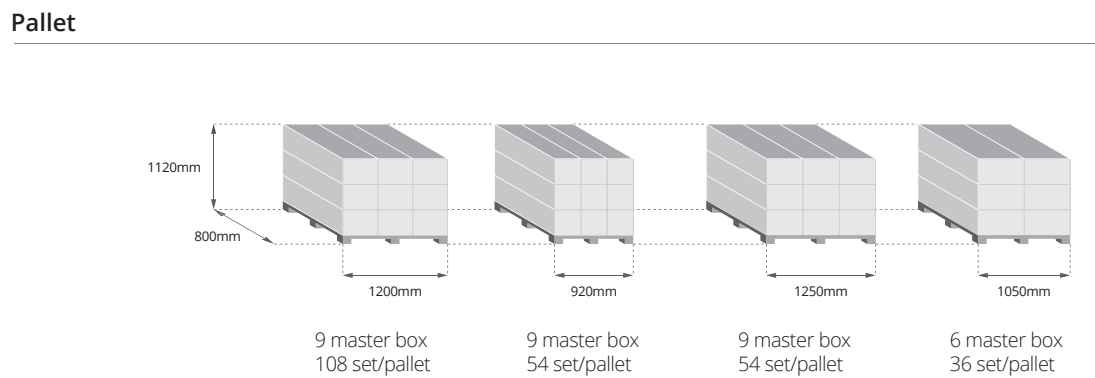

T-lite LightKit

Container
& Shipping Details
PS-TLK-06/06-100614