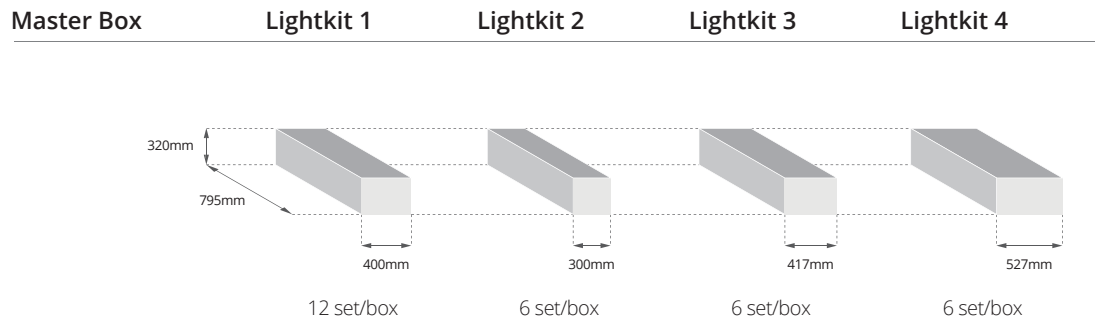

T-lite LightKit

Container
& Shipping Details
PS-TLK-06/06-100614