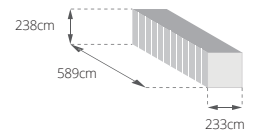

Quantity per Master Box	6
Length	79.5 cm
Width	42.0 cm
Height	32.0 cm
Volume	106.8 L
Mass	22.1 kg

Retail Box Dimensions

Length	40.0 cm
Width	13.0 cm
Height	29.0 cm
Volume	15.1 L
Mass	3.6 kg

Pallet Dimensions

Master Box Dimensions

Quantity per Master Box	6
Length	79.5 cm
Width	53.0 cm
Height	32.0 cm
Volume	134.8 L
Mass	28.7 kg

Retail Box Dimensions

Length	51.0 cm
Width	13.0 cm
Height	29.0 cm
Volume	19.2 L
Mass	4.7 kg

Quantities per Container

20 feet

with pallet

Retail Box	1944	1512	1188	1008
Master Box	162	252	198	168
Pallet	18	28	22	28

without pallet

Retail Box	2940	2058	1470	1176
Master Box	245	343	245	196

40 feet

with pallet