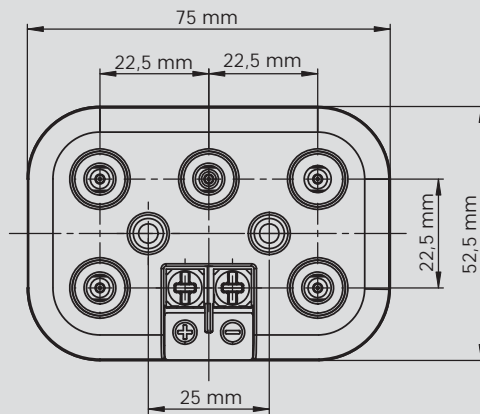

HUB5 is a Sundaya plug & play interconnection box with additional expansion terminal that compatible with Sundaya Bayonet plug & Sundaya DC-plug.

Top View

Side View

Electrical details

Rated Voltage	30 V
Rated Current	0,5 A
Withstand Voltage	AC 500 V (50 Hz) at 1 minute
Insulation Resistance	$\geq 500 \text{ M Ohm}$
Contact Resistance	$\leq 0,03 \text{ Ohm}$
Actuating Force	3 to 20 N

Mechanical details

Operating Temperature Range	-25 C to + 85 C
Enclosure Material	ABS N150UV, V-0
Connector & Terminal Material	Brass strip 0,8 X 4mm, Nickel Plated (low resistance)
Screw Materials	Brass, M3 philips Screw
Maximum Torque Value	8 kg / cm ²
Product Dimensions (L x W x H)	75 x 52,5 x 19 mm
Nett Product Weight	400 gr