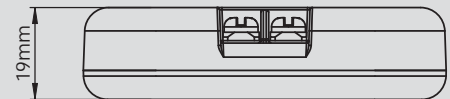

HUB5 is a Sundaya plug & play interconnection box with additional expansion terminal that compatible with Sundaya Bayonet plug & Sundaya DC-plug.

Top View

Side View

Electrical details

Rated Voltage	30 V
Rated Current	0,5 A
Withstand Voltage	AC 500 V (50 Hz) at 1 minute
Insulation Resistance	$\geq 500 \text{ M Ohm}$
Contact Resistance	$\leq 0,03 \text{ Ohm}$
Actuating Force	3 to 20 N

Mechanical details

Operating Temperature Range	-25 C to + 85 C
Enclosure Material	ABS N150UV, V-0
Connector & Terminal Material	Brass strip 0,8 X 4mm, Nickel Plated (low resistance)
Screw Materials	Brass, M3 philips Screw
Maximum Torque Value	8 kg / cm ²
Product Dimensions (L x W x H)	75 x 52,5 x 19 mm
Nett Product Weight	400 gr