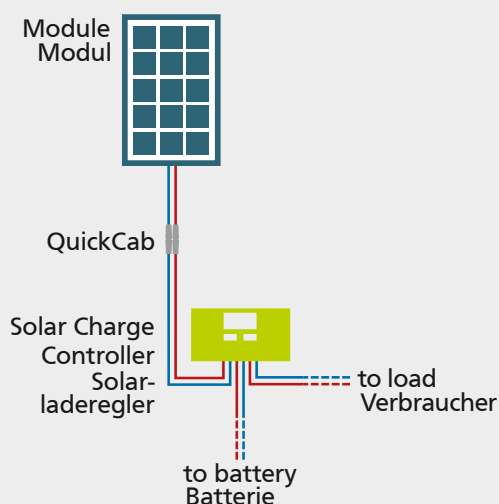

Stck. | Pcs.	Artikel	Article
1	Solarmodul Sun Peak SPR 110 W | 12 VDC	Solar module Sun Peak SPR 110 W | 12 VDC
1	Solarladeregler LR 1218 für EBL	Solar charge controller LR 1218 for EBL
1	Modulbefestigungskit Easy Mount One	Module mounting kit Easy Mount One
1	Dachdurchführung	Roof duct
1	Klebeset Easy Bond One	Glue Set Easy Bond One
1	Modulkabel 5 m	Module cable 5m
1	Adapterkabel für EBL	Adapter cable for EBL
1	Batteriekabel mit Sicherung	Battery cable with fuse

Artikel Nr. | Article No. 600332